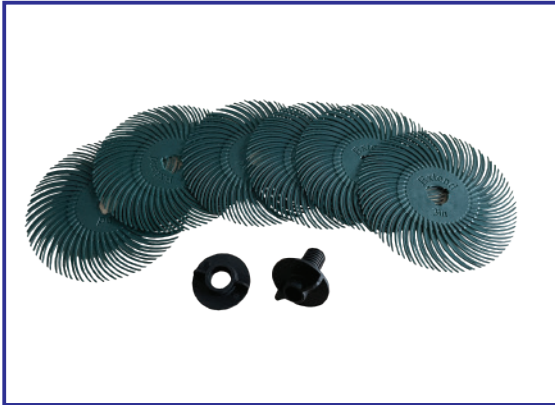

# DISC SHAPE BRISTLE BRUSH WITH ABRASIVE INSIDE

## Material:

TPEL (Thermoplastic Elastomer)  
Aluminum Oxide

## Grit:

#80--2500

## Diameter:

3"